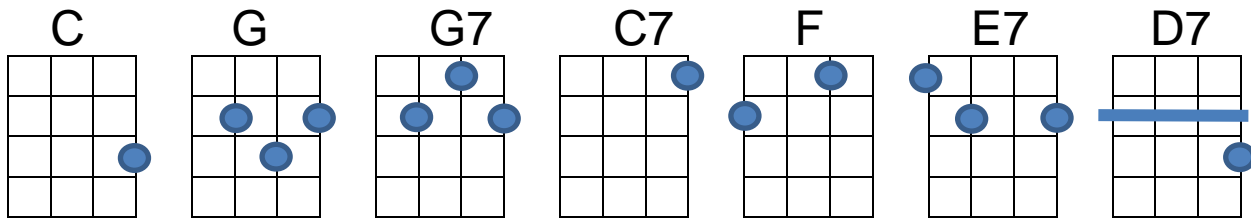

Ruldolf the Red Nosed Reindeer

Written by: Johnny Marks - 1939

Recorded by: Various

(C) Rudolph, the red-nosed reindeer,
Had a very shiny (G) nose,
And if you ever saw it,
(G7) You would even say it (C) glows.
All of the other reindeer,
Used to laugh and call him (G) names,
They never let poor Rudolph,
(G7) Join in any reindeer (C) games. (C7)

(F) Then one foggy (C) Christmas Eve,
(G) Santa came to (C) say,
(G) Rudolph with your (E7) nose so bright,
(D7) Won't you guide my (G7) sleigh tonight?

(C) Then all the reindeer loved him,
As they shouted out with (G) glee,
Rudolph the red-nosed reindeer,
(G7) You'll go down in histo(C)ry!

Repeat from beginning