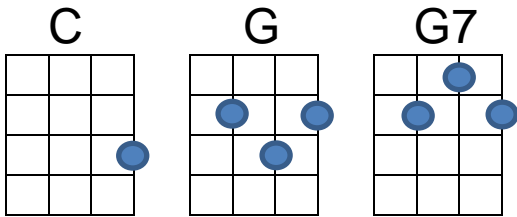

KUBAS (Kent Ukulele & Banjulele Appreciation Society)

You Never Can Tell (C'est la vie)

Written by - Chuck Berry 1962 :: Recorded by: Chuck Berry - 1964

Sing "C" :: Intro: Riff starting at 7<sup>th</sup> fret as below:

A:---7-----7-----7---6-----6---5-----5---3---3---3---3- Last set of 3's & 0's is quick strum  
E:-----0---0---0-  
C:-----7-----7-----6-----5-----0---0---0-  
G:-----0---0---0-

It was a (C) teenage wedding and the old folks wished them well,  
You could see that Pierre did truly love the mademois(G)elle,  
And now the young monsieur and madam have rung the chapel bell,  
"C'est la vie" say the old folks it goes to show you never can (C) tell. (G7)

They furnished (C) off an apartment with a two room Roebuck sale,  
The coolerator was crammed with TV dinners and ginger (G) ale,  
But when Pierre found work the little money coming worked out well,  
"C'est la vie" say the old folks it goes to show you never can (C) tell. (G7)

They had a (C) hifiphono oh boy did they let it blast,  
Seven hundred little records all rock rhythm and (G) jazz,  
But when the sun went down the rapid tempo of the music fell,  
"C'est la vie" say the old folks it goes to show you never can (C) tell. (G7)