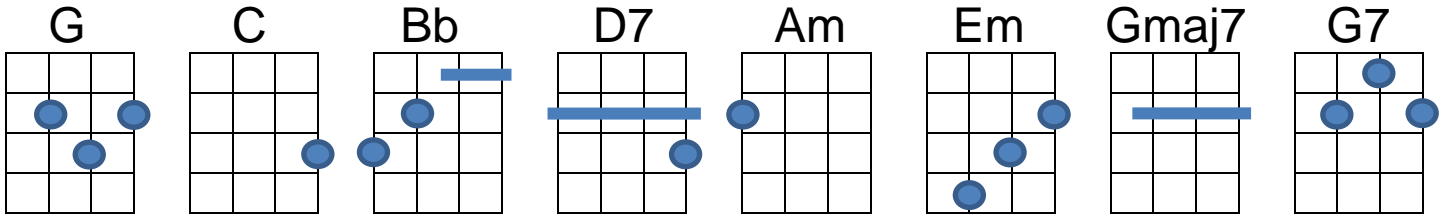

Please Please Me

Written by: John Lennon & Paul McCartney - 1963 :: Recorded by: The Beatles - 1963

Sing "G" :: Intro=4 bars of G :: *↓↑↓=Down,Up,Down strum

(G) Last night I said these words to (C) my (G) girl, (Bb↓↑↓) (C↓↑↓) (D7↓↓)
(G) I know you never even (C) try (G) girl, (G↓↑↓) (C↓↑↓) (D7↓↓)
(C) Come on – Come on, (Am) Come on – Come on,
(Em) Come on – Come on, (C) Come on – Come on,
Please (G) please me whoa (C) yeah like (D7) I please (G) you. (C) (D7)

(G) You don't need me to show the (C) way (G) love, (Bb↓↑↓) (C↓↑↓) (D7↓↓)
(G) Why do I always have to (C) say (G) love, (G↓↑↓) (C↓↑↓) (D7↓↓)
(C) Come on – Come on, (Am) Come on – Come on,
(Em) Come on – Come on, (C) Come on – Come on,
Please (G) Please me whoa (C) yeah like (D7) I please (G) you.

(C) I don't wanna sound complaining (D7) but you know there's always
raining (G) my heart, -- (G) in (Gmaj7) my (G7) heart,
(C) I do all the pleasin' with you (D7) it's so hard to reason with (G) you,
whoah (C) yeah, why (D7) do you make me (G) blue. (C) (D7)