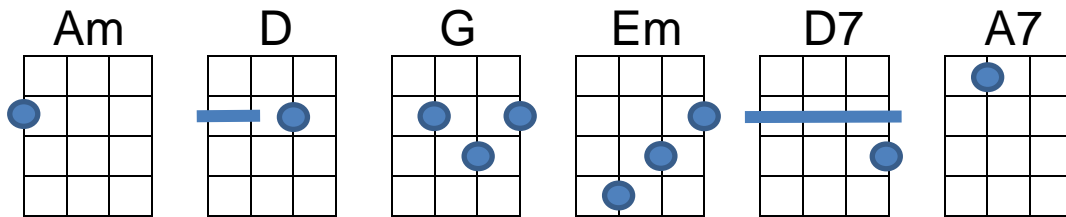

Always Look on the Bright Side of Life

Written by: Eric Idle - 1991 :: Recorded by: Monty Python - 1991

Sing "A" :: Intro: Count of 4.

Some (Am) things in life are (D) bad they can (G) really make you (Em) mad,
(Am) Other things just (D) make you swear and (G) curse, (Em)
When you've (Am) chewing on life's (D) gristle, don't (G) grumble give a (Em) whistle,
And (A7) this will help things turn out for the (D7) best.

And (G) always (Em) look on the (Am) bright (D7) side of (G) life, (Em) (Am) (D7)
And (G) always (Em) look on the (Am) light (D7) side of (G) life. (Em) (Am) (D7)

If (Am) life seems jolly (D) rotten there's (G) something you've (Em) forgotten,
And (Am) that's to laugh and (D) smile and dance and (G) sing, (Em)
When you're (Am) feeling in the (D) dumps, (G) don't be silly (Em) chumps,
Just (A7) purse your lips and whistle that's the (D7) thing.

And (G) always (Em) look on the (Am) bright (D7) side of (G) life, (Em) (Am) (D7)
And (G) always (Em) look on the (Am) light (D7) side of (G) life. (Em) (Am) (D7)

For (Am) life is quite ab(D)surd and (G) death's the final (Em) word,
You must (Am) always face the (D) curtain with a (G) bow, (Em)
For (Am) get about your (D) sin, give the (G) audience a (Em) grin,
En(A7)joy it it's your last chance any(D7)how.

And (G) always (Em) look on the (Am) bright (D7) side of (G) life, (Em) (Am) (D7)
And (G) always (Em) look on the (Am) light (D7) side of (G) life, (Em) (Am) (D7)
And (G) always (Em) look on the (Am) bright (D7) side of (G) life, (Em) (Am) (D7)
And (G) always (Em) look on the (Am) light (D7) side of (G) life.