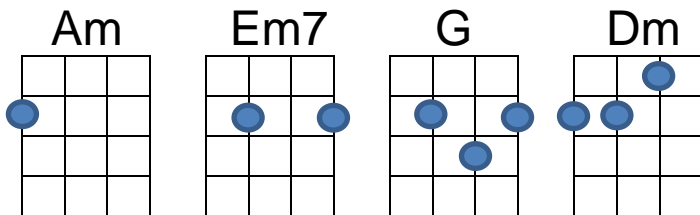

Ain't No Sunshine

Written by: Bill Withers - 1971 :: Recorded by: Bill Withers - 1971

Sing "A" :: Intro: (Am) (Em7) (G) (Am) -- (Am) (Em7) (G) (Am)

(Am) Ain't no sunshine when she's gone, (Em7) (G) (Am)
It's not warm when she's away, (Em7) (G) (Am)
Ain't no sunshine when she's (Em7) gone,
And she's always gone too (Dm) long,
Anytime, she goes a(Am)way. (Em7) (G) (Am)

Wonder this time where she's gone, (Em7) (G) (Am)
Wonder if she's gone to stay, (Em7) (G) (Am)
Ain't no sunshine when she's (Em7) gone,
And this house just ain't no (Dm) home,
Anytime, she goes a(Am)way. (Em7) (G) (Am)

I know I know I know I know, I know I know I know I know,
I know I know I know I know, I know I know I know I know,
I know I know I know I know, I know I know I know I know
I know I know I oughtta leave the young thing a(Em7)lone,
But there ain't no (Dm) sunshine,
When she's (Am) gone. (Em7) (G) (Am)

Ain't no sunshine when she's gone, (Em7) (G) (Am)
Only darkness every day, (Em7) (G) (Am)
Ain't no sunshine when she's (Em7) gone,
And this house just ain't no (Dm) home,
Anytime she goes a(Am)way, (Em7) (G) (Am)
Anytime she goes away, (Em7) (G) (Am)
Anytime she goes away. (Em7) (G) *(Am) – Tremelo strum