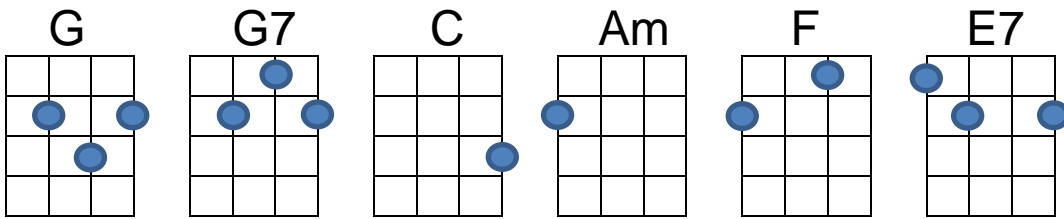

KUBAS (Kent Ukulele & Banjulele Appreciation Society)

Sugar Baby Love

Written by: Wayne Bickerton & Tony Waddington - 1973 :: Recorded by: The Rubettes - 1974

Sing "G"

Background sing: Bop-shoo-wadi ... bop-shoo-wadi-wadi

Intro: (G) Laaaah, (G7) Laaaah, (G) Laaaah, (G7) Laaaah ---
(C) Laaaah la la la (G) Laaaah la la la (Am) Laaaah, (G) (F)
La (C) Laaaah la la la (G) Laaaah la la la (F) Laaaah la la (C) Laaaah. (G)

Sugar (C) baby love, sugar (E7) baby love,
I didn't mean to (Am) make you blue, (G) (F)
Sugar (C) baby love, sugar (G) baby love,
I didn't mean to hurt (F) you. (C) (G)

Sugar (C) baby love, sugar (E7) baby love,
I didn't mean to (Am) make you blue, (G) (F)
Sugar (C) baby love, sugar (G) baby love,
I didn't mean to hurt (F) you. (C) (G)

Spoken: (C) People... (E7) take my advice,
(Am) If you love someone... (G) (F) don't think twice,
Sing: Love your (C) baby love, sugar (G) baby love,
Love her any(F)way, love her every(C)day. (G)