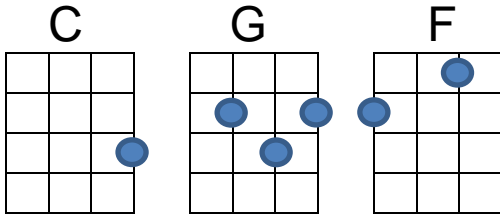

## Boom Bang-a-Bang

Written by: Ian Moorhouse & Peter Warne - 1969

Recorded by: Lulu - 1969 (Joint Winner of Eurovision Song Contest)

### Sing "G"

Come (C) closer come closer and (G) listen,  
The beat of my heart keeps on (C) missin', I notice it most when we're (F) kissin',  
Come (G) closer and love me to(C)night, --- that's right ---  
Come closer and cuddle me tight.

My heart goes (F) Boom bang-a-bang Boom bang-a-bang when you are (C) near,  
(G) Boom bang-a-bang Boom bang-a-bang loud in my (C) ear,  
(F) Pounding away pounding away won't you be (C) mine?  
(G) Boom bang-a-bang-bang all the (C) time.

It's such a (F) loovely (C) feeeeling (G) when I'm in your (C) arms,  
(F) Now you are near I wanna hear your heartbeat (C) too,  
(G) Boom bang-a-bang-bang I love (C) you.

It's such a (F) loovely (C) feeeeling (G) when I'm in your (C) arms,  
(F) Now you are near I wanna hear your heartbeat (C) too,  
(G) Boom bang-a-bang-bang ---  
Boom bang-a-bang-bang ---  
Boom bang-a-bang-bang I love (C) you.