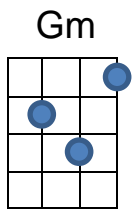

KUBAS (Kent Ukulele & Banjulele Appreciation Society)

Mr Blue Sky

Written by: Jeff Lynne - 1977 :: Recorded by: Electric Light Orchestra (ELO) - 1977

(F) Sun is shinin' in the sky, there ain't a (Em7) cloud (A) in (Dm) sight, (*)=1 Strum
It's stopped (G) rainin', every(Em)bodys in a (A) play, (**)=2 Strum
And don't you (Bb) know, it's a beautiful new (F) day, hey hey, (C) hey,
(F) Runnin' down the avenue, see how the (Em7) sun (A) shines (Dm) brightly,
In the (G) city, on the (Em) streets where once was (A) pity,
Mr. (Bb) Blue, Sky is living here to(F)day, hey, hey, (C) hey.

(*Dm) Mr. Blue (**F) Sky, please tell us (*Bb) why, you had to (**F) hide away,
For (Gm) so long, (F) (so long), where did (Eb) we go wrong, (Bb)
(*Dm) Mr. Blue (**F) Sky, please tell us (*Bb) why, you had to (**F) hide away,
For (Gm) so long, (F) (so long), where did (Eb) we go wrong. (Bb) (C)

(F) Hey you with the pretty face, welcome to the (Em7) hu(A)man (Dm) race,
A cele(G)bration Mr. (Em) Blue Sky's up there (A) waitin',
And (Bb) today is the day we've waited (F) for, ah, ah, (C) ah.

(*Dm) Mr. Blue (**F) Sky, please tell us (*Bb) why, you had to (**F) hide away,
For (Gm) so long, (F) (so long), where did (Eb) we go wrong, (Bb)
(*Dm) Hey there (**F) Mr. Blue, (*Bb) we're so pleased to (**F) be with you,
(Gm) Look around see (F) what you do, (Eb) everybody (Bb) smiles at you,
(Dm) Hey there (F) Mr. Blue, (Bb) we're so pleased to (F) be with you,
(Gm) Look around see (F) what you do, (Eb) everybody (Bb) smiles at you. (C)