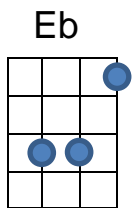

KUBAS (Kent Ukulele & Banjulele Appreciation Society)

Mr Blue Sky

Written by: Jeff Lynne - 1977 :: Recorded by: Electric Light Orchestra (ELO) - 1977

(F) Sun is shinin' in the sky, there ain't a (Em7) cloud (A) in (Dm) sight, (*)=1 Strum
It's stopped (G) rainin', every(Em)bodys in a (A) play, (**)=2 Strum
And don't you (Bb) know, it's a beautiful new (F) day, hey hey, (C) hey,
(F) Runnin' down the avenue, see how the (Em7) sun (A) shines (Dm) brightly,
In the (G) city, on the (Em) streets where once was (A) pity,
Mr. (Bb) Blue, Sky is living here to(F)day, hey, hey, (C) hey.

(*Dm) Mr. Blue (**F) Sky, please tell us (*Bb) why, you had to (**F) hide away,
For (Gm) so long, (F) (so long), where did (Eb) we go wrong, (Bb)
(*Dm) Mr. Blue (**F) Sky, please tell us (*Bb) why, you had to (**F) hide away,
For (Gm) so long, (F) (so long), where did (Eb) we go wrong. (Bb) (C)

(F) Hey you with the pretty face, welcome to the (Em7) hu(A)man (Dm) race,
A cele(G)bration Mr. (Em) Blue Sky's up there (A) waitin',
And (Bb) today is the day we've waited (F) for, ah, ah, (C) ah.

(*Dm) Mr. Blue (**F) Sky, please tell us (*Bb) why, you had to (**F) hide away,
For (Gm) so long, (F) (so long), where did (Eb) we go wrong, (Bb)
(*Dm) Hey there (**F) Mr. Blue, (*Bb) we're so pleased to (**F) be with you,
(Gm) Look around see (F) what you do, (Eb) everybody (Bb) smiles at you,
(Dm) Hey there (F) Mr. Blue, (Bb) we're so pleased to (F) be with you,
(Gm) Look around see (F) what you do, (Eb) everybody (Bb) smiles at you. (C)