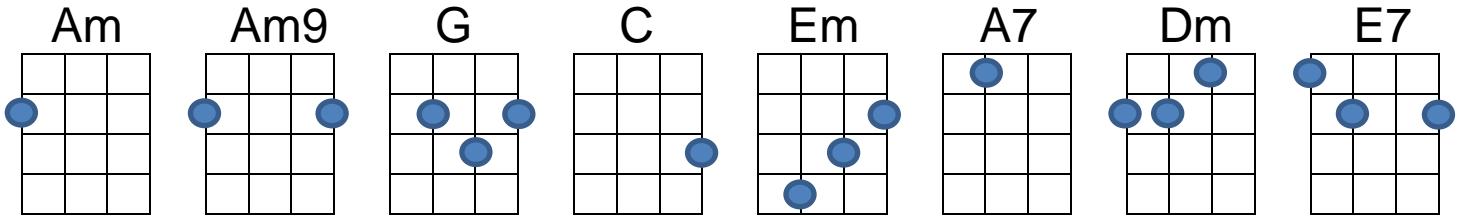

KUBAS (Kent Ukulele & Banjulele Appreciation Society)

It Must Be Love

Written by: Labi Siffre - 1971

Recorded by: Labi Siffre - 1971 :: Madness - 1981

Intro: (Am) (Am9) (Am) (Am9)

(*) = Single Strum

(Am) I never (Am9) thought I'd miss you,
(Am) Half as (Am9) much, as I (G) do, (C) (G) (C)
(Am) And I never (Am9) thought I'd feel this (Am) way,
The way I (Am9) feel, about (G) you, (C) (G) (C)
(Em) As soon as I (A7) wake up, (Dm) every night, (E7) every day,
(Am) I know that it's (C) you I need, to (D7) take the blues away.

(G) It must be (D6) love, love, (C) love, (D7)
(G) It must be (D6) love, love, (C) love, (D7)
(*Am) Nothing more, (*D6) nothing less, (*C) love is the best.

(Am) How can it (Am9) be that we can,
(Am) Say so (Am9) much, without (G) words, (Cadd9) (G)
(Am) Bless you and (Am9) bless me,
(Am) Bless the (Am9) bees, and the (G) birds, (Cadd9) (G)
(Em) I've got to be (A7) near you, (Dm) every night, (E7) every day,
(Am) I couldn't be (C) happy, (D7) any other way.

(G) It must be (D6) love, love, (C) love, (D7)
(G) It must be (D6) love, love, (C) love, (D7)
(*Am) Nothing more, (*D6) nothing less, (*C) love is the best.

(Am) (Am9) (Am) (Am9) (G) (Cadd9) (G) (Cadd9)
(Am) (Am9) (Am) (Am9) (G) (Cadd9) (G) (Cadd9)

(Em) As soon as I (A7) wake up, (Dm) every night, (E7) every day,
(Am) I know that it's (C) you I need, to (D7) take the blues away,
(G) It must be (D6) love, love, (C) love, (D7)
(G) It must be (D6) love, love, (C) love, (D7)
(G) It must be (D6) love, love, (C) love. (D7) (*G)