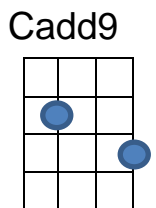

KUBAS (Kent Ukulele & Banjulele Appreciation Society)

It Must Be Love

Written by: Labi Siffre - 1971

Recorded by: Labi Siffre - 1971 :: Madness - 1981

Intro: (Am) (Am9) (Am) (Am9)

(*) = Single Strum

(Am) I never (Am9) thought I'd miss you,
(Am) Half as (Am9) much, as I (G) do, (C) (G) (C)
(Am) And I never (Am9) thought I'd feel this (Am) way,
The way I (Am9) feel, about (G) you, (C) (G) (C)
(Em) As soon as I (A7) wake up, (Dm) every night, (E7) every day,
(Am) I know that it's (C) you I need, to (D7) take the blues away.

(G) It must be (D6) love, love, (C) love, (D7)
(G) It must be (D6) love, love, (C) love, (D7)
(*Am) Nothing more, (*D6) nothing less, (*C) love is the best.

(Am) How can it (Am9) be that we can,
(Am) Say so (Am9) much, without (G) words, (Cadd9) (G)
(Am) Bless you and (Am9) bless me,
(Am) Bless the (Am9) bees, and the (G) birds, (Cadd9) (G)
(Em) I've got to be (A7) near you, (Dm) every night, (E7) every day,
(Am) I couldn't be (C) happy, (D7) any other way.

(G) It must be (D6) love, love, (C) love, (D7)
(G) It must be (D6) love, love, (C) love, (D7)
(*Am) Nothing more, (*D6) nothing less, (*C) love is the best.

(Am) (Am9) (Am) (Am9) (G) (Cadd9) (G) (Cadd9)
(Am) (Am9) (Am) (Am9) (G) (Cadd9) (G) (Cadd9)

(Em) As soon as I (A7) wake up, (Dm) every night, (E7) every day,
(Am) I know that it's (C) you I need, to (D7) take the blues away,
(G) It must be (D6) love, love, (C) love, (D7)
(G) It must be (D6) love, love, (C) love, (D7)
(G) It must be (D6) love, love, (C) love. (D7) (*G)