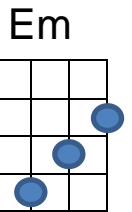

Close To You

Written by: Burt Bacharach - 1963 :: Recorded by: The Carpenters - 1970 : NC=No Chord

Intro: (Fadd9) (F) (Fadd9) (F) : (Fadd9) (F) (Fadd9) (F)

(NC) Why do (Fadd9) birds suddenly ap(E7sus)pear, (E7)
Every (Em7) time, you are (Am) near,
(F) Just like (Fadd9) me, (F) they long to (Fadd9) be, (C) close to you.

(NC) Why do (Fadd9) stars fall down from the (E7sus) sky, (E7)
Every (Em7) time, you walk (Am) by,
(F) Just like (Fadd9) me, (F) they long to (Fadd9) be (C) close to you. (C7)

(F) On the day that you were born the angels got together,
And de(Em)cided to create a dream come (A7sus) true, (A7)
So they (F) sprinkled moon dust in your hair,
And golden starlight in your eyes of (G) blue.

(NC) That is (Fadd9) why all the boys in (E7sus) town, (E7)
Follow (Em7) you, all a(Am)round,
(F) Just like (Fadd9) me, (F) they long to (Fadd9) be, (C) close to you. (C7)

(F) On the day that you were born the angels got together,
And de(Em)cided to create a dream come (A7sus) true, (A7)
So they (F) sprinkled moon dust in your hair,
And golden starlight in your eyes of (G) blue.

(NC) That is (Fadd9) why all the boys in (E7sus) town, (E7)
Follow (Em7) you, all a(Am)round,
(F) Just like (Fadd9) me, (F) they long to (Fadd9) be, (C) close to you.

(F) Aaah-aa-aa-aa-aah, (C) close to you,
(F) Aaah-aa-aa-aa-aah, (C) close to you,
(F) Aaah-aa-aa-aa-aah, (Slower) (C) close to you.