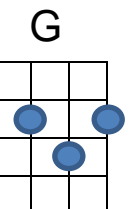

Close To You

Written by: Burt Bacharach - 1963 :: Recorded by: The Carpenters - 1970 : NC=No Chord

Intro: (Fadd9) (F) (Fadd9) (F) : (Fadd9) (F) (Fadd9) (F)

(NC) Why do (Fadd9) birds suddenly ap(E7sus)pear, (E7)
Every (Em7) time, you are (Am) near,
(F) Just like (Fadd9) me, (F) they long to (Fadd9) be, (C) close to you.

(NC) Why do (Fadd9) stars fall down from the (E7sus) sky, (E7)
Every (Em7) time, you walk (Am) by,
(F) Just like (Fadd9) me, (F) they long to (Fadd9) be (C) close to you. (C7)

(F) On the day that you were born the angels got together,
And de(Em)cided to create a dream come (A7sus) true, (A7)
So they (F) sprinkled moon dust in your hair,
And golden starlight in your eyes of (G) blue.

(NC) That is (Fadd9) why all the boys in (E7sus) town, (E7)
Follow (Em7) you, all a(Am)round,
(F) Just like (Fadd9) me, (F) they long to (Fadd9) be, (C) close to you. (C7)

(F) On the day that you were born the angels got together,
And de(Em)cided to create a dream come (A7sus) true, (A7)
So they (F) sprinkled moon dust in your hair,
And golden starlight in your eyes of (G) blue.

(NC) That is (Fadd9) why all the boys in (E7sus) town, (E7)
Follow (Em7) you, all a(Am)round,
(F) Just like (Fadd9) me, (F) they long to (Fadd9) be, (C) close to you.

(F) Aaah-aa-aa-aa-aah, (C) close to you,
(F) Aaah-aa-aa-aa-aah, (C) close to you,
(F) Aaah-aa-aa-aa-aah, (Slower) (C) close to you.