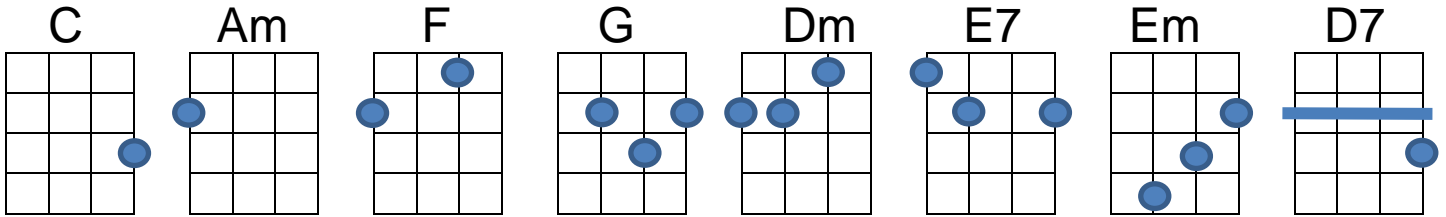

Will You Still Love Me Tomorrow

Written by: Gerry Goffin and Carole King - 1960

Recorded by: The Shirelles - 1960

(C) Tonight you're (Am) mine com(F)plete(G)ly,
(C) You give your (Am) love so (Dm) sweet(G)ly,
To(E7)night the light of (Am) love is in your eyes,
(F) But will you (G) love me to(C)morrow.

(C) Is this a (Am) lasting (F) trea(G)sure,
(C) Or just a (Am) moment's (Dm) plea(G)sure,
Can (E7) I believe the (Am) magic of your sighs,
(F) Will you still (G) love me to(C)morrow.

(F) Tonight with words un(Em)spoken,
(F) You said that I'm the only (C) one,
(F) But will my heart be (Em) broken,
When the (Am) night meets the (D7) morning (F) su(G)n.

(C) I'd like to (Am) know that your (F) lo(G)ve,
(C) Is love I (Am) can be (Dm) sure (G) of,
So (E7) tell me now and (Am) I won't ask again,
(F) Will you still (G) love me to(C)morrow.

(F) Tonight with words un(Em)spoken,
(F) You said that I'm the only (C) one,
(F) But will my heart be (Em) broken,
When the (Am) night meets the (D7) morning (F) su(G)n.