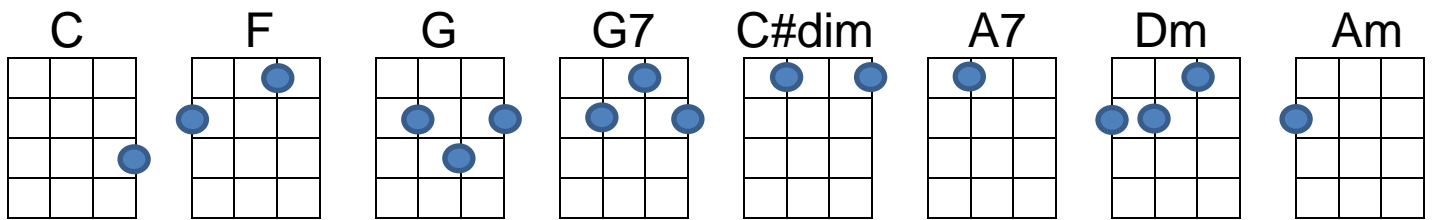

KUBAS (Kent Ukulele & Banjulele Appreciation Society)

By The Light of the Silvery Moon

Written by: Gus Edwards and Edward Madden - 1909

Recorded by: Lillian Lorraine - 1909 : Doris Day - 1953

By the (C) light, of the silvery (F) moon,
I want to (G) spoon, (G7)
To my honey I'll (C) croon (C#dim) love's (G7) tune.
Honey (C) moon, keep a shining in (F) Ju-(A7)-u-(Dm)-une,
Your silvery (C) beams will (D7) bring love (C) dreams,
We'll be (Am) cuddling (D7) soon, (G7)
By the silvery (C) moon.

By the (C) light, (*Not the dark, but the light*)
Of the silvery (D7) moon, (*Not the sun, but the moon*)
I want to (G) spoon, (*Not knife, but spoon*)
To my honey I'll (C) croon (C#dim) love's (G7) tune.
Honey (C) moon, (*Not the sun, but the moon*)
Keep a-shining in (F) Ju-(A7)-u-(Dm)-une,
Your silvery (C) beams will (D7) bring love (C) dreams,
We'll be (Am) cuddling (D7) soon, (G7)
By the silvery (C) moon.

By the (C) light, of the silvery (F) moon,
I want to (G) spoon, (G7)
To my honey I'll (C) croon (C#dim) love's (G7) tune.
Honey (C) moon, keep a shining in (F) Ju-(A7)-u-(Dm)-une,
Your silvery (C) beams will (D7) bring love (C) dreams,
We'll be (Am) cuddling (D7) soon, (G7)
By the silvery (C) moon, (G7)
By the silvery (C) moon, (G7)
By the silvery (C) moon.