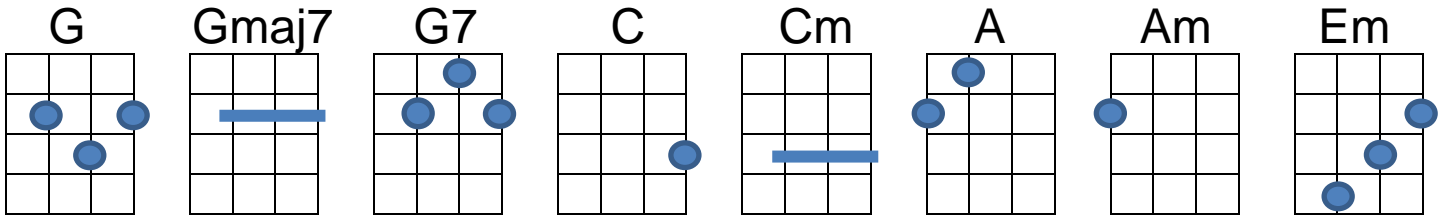

## Can't Take My Eyes Off of You

Written by: Bob Crewe and Bob Gaudio - 1967

Recorded by: Frankie Valli - 1967 :: Andy Williams - 1968

(\*)=Single Strum

You're just too (G) good to be true, I can't take my (Gmaj7) eyes off you,  
You feel like (G7) heaven to touch, I wanna (C) hold you so much,  
At long last (Cm) love has arrived, and I thank (G) God I'm alive,  
You're just too (A) good to be true, (Cm) I can't take my (G) eyes off you.

Pardon the (G) way that I stare, there's nothing (Gmaj7) else to compare,  
The sight of (G7) you leaves me weak, where are no (C) words left to speak,  
So darling (Cm) feel like I feel, and I don't have to (G) know if it's real,  
You're just too (A) good to be true, (Cm) I can't take my (G) eyes off you.

### CHORUS

(Am) Daa da daa da, da da (D7) da da daa,  
(G) Daa da daa da, da da (Em) da da daa,  
(Am) Daa da daa da, da da (D7) da da daa,  
(G) Daa da daa da (E7) Daaaaaaa!  
I love you (Am) baby, and if it's (D7) quite all right,  
I need you (G) baby, to warm a (Em) lonely night,  
I love you (Am) baby, (D7) trust in me when I (G) say, (E7)  
Oh pretty (Am) baby, don't bring me (D7) down I pray,  
Oh pretty (G) baby, now that I've (Em) found this day,  
So let me (\*Am) love -- (\*Am) you -- (\*Am) ba(\*Am)by,  
(\*Am) Let -- (\*Am) me -- (\*Am) love (\*D7) you.

You're just too (G) good to be true, I can't take my (Gmaj7) eyes off you,  
You feel like (G7) heaven to touch, I wanna (C) hold you so much,  
At long last (Cm) love has arrived, and I thank (G) God I'm alive,  
You're just too (A) good to be true, (Cm) I can't take my (G) eyes off you.