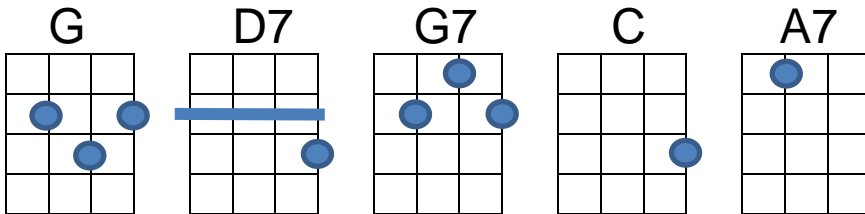

## Love

Written by: Music - Bert Kaempfert : Lyrics - Milt Gabler - 1965

Recorded by: Nat King Cole - 1965

(\*) = *Single Strum*

(G) "L" is for the way you (D7) look at me,  
"O" is for the only (G) one I see,  
(G7) "V" is very, very, (C) extra-ordinary,  
(A7) "E" is even more that (\*D7) anyone that you (\*D7) adore can.

(G) Love is all that I can (D7) give to you,  
Love is more than just a (G) game for two,  
(G7) Two in love can make it,  
(\*C) Take my heart and (\*C) please don't break it,  
(D7) Love was made for me and (G) you.

(G) "L" is for the way you (D7) look at me,  
"O" is for the only (G) one I see,  
(G7) "V" is very, very, (C) extra-ordinary,  
(A7) "E" is even more that (\*D7) anyone that you (\*D7) adore can.

(G) Love is all that I can (D7) give to you,  
Love is more than just a (G) game for two,  
(G7) Two in love can make it,  
(\*C) Take my heart and (\*C) please don't break it,  
(D7) Love was made for me and (G) you,  
(D7) Love was made for me and (G) you.