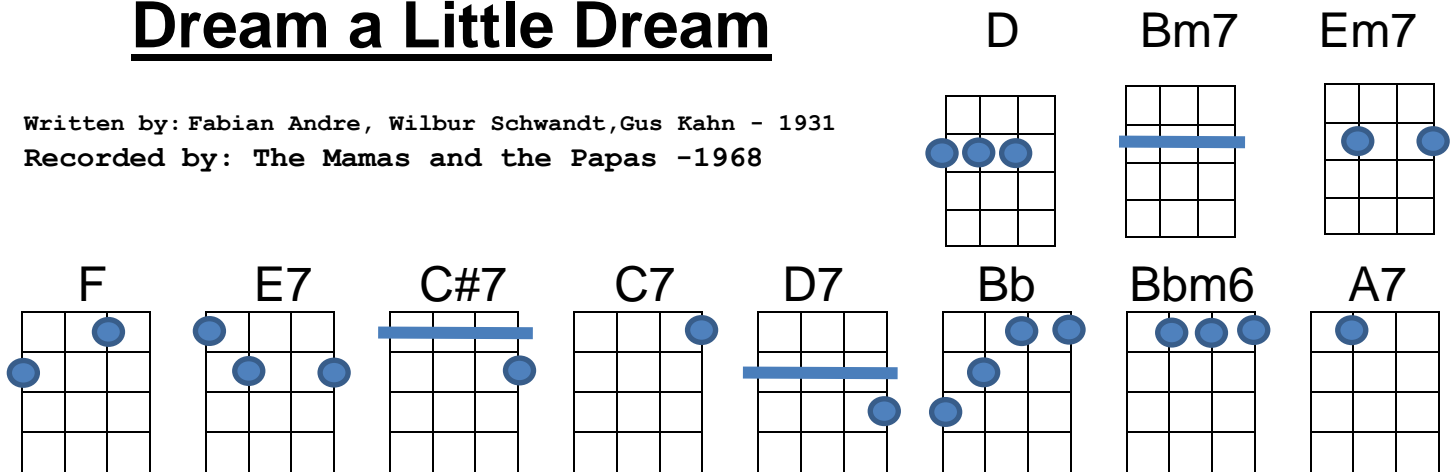

KUBAS (Kent Ukulele & Banjulele Appreciation Society)

Dream a Little Dream

Written by: Fabian Andre, Wilbur Schwandt, Gus Kahn - 1931

Recorded by: The Mamas and the Papas - 1968

(F) Stars (E7) shining bright a(C#7)bove (C7) you,
(F) Night breezes seem to (D7) whisper "I love you",
(Bb) Birds singing in the (Bbm6) sycamore tree,
(F) Dream a little (C#7) dream of (C7) me.

(F) Sweet (E7) dreams till sunbeams (C#7) find (C7) you,
(F) Sweet dreams that leave all (D7) worries behind you,
(Bb) But in your dreams, what(Bbm6)ever they be,
(F) Dream a little (C#7) dream (C7) of (F) me.