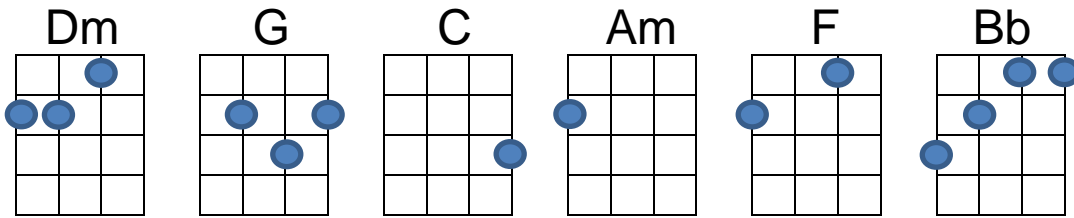

All My Loving

Written by: Paul McCartney and John Lennon - 1963

Recorded by: The Beatles

Close your (Dm) eyes and I'll (G) kiss you,
To(C)morrow I'll (Am) miss you,
Re(F)member I'll (Dm) always be (Bb) true. (G)

And then (Dm) while I'm a(G)way,
I'll write (C) home every (Am) day,
And I'll (F) send all my (G) loving to (C) you.
I'll pre(Dm)tend that I'm (G) kissing,
The (C) lips I am (Am) missing,
And (F) hope that my (Dm) dreams will come (Bb) true. (G)

All my (Am) loving, I will send to (C) you,
All my (Am) loving darling I'll be (C) true,
All my (Am) loving... Aaaaallll my (C) loving, Ooooooh,
All my (Am) loving I will send to (C) you.