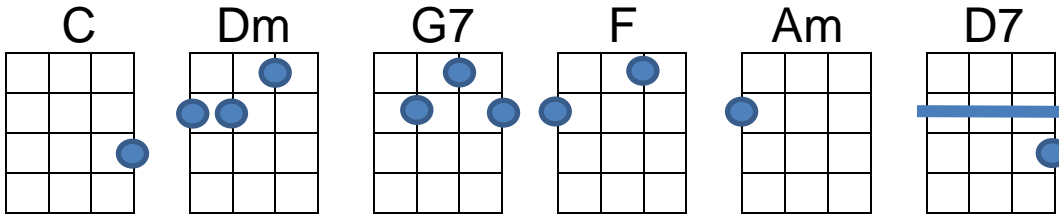

## A White Sport Coat

Written by: Marty Robbins - 1957

Recorded by: Marty Robbins

A (C) white sport coat and a (Dm) pink car(G7) nation,  
(F) I'm all dressed (G7) up for the (C) dance. (Am) - (Dm) - (G7)  
A (C) white sport coat and a (Dm) pink car(G7) nation,  
(F) I'm all a(G7) lone in ro(C) mance. (F) - (C)

(G7) What you told me long ago,  
(C) To the prom with me you'd go,  
(D7) Now you've changed your mind it seems,  
(G7) Someone else will hold my dreams.

A (C) white sport coat and a (Dm) pink car(G7) nation,  
(F) I'm in a (G7) blue, blue (C) mood. (F) - (C)

A (C) white sport coat and a (Dm) pink car(G7) nation,  
(F) I'm all dressed (G7) up for the (C) dance. (Am) - (Dm) - (G7)  
A (C) white sport coat and a (Dm) pink car(G7) nation,  
(F) I'm all a(G7) lone in ro(C) mance. (F) - (C)