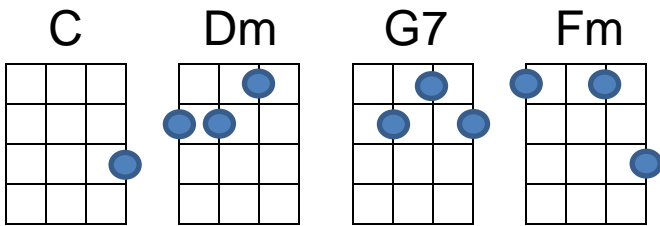

KUBAS (Kent Ukulele & Banjulele Appreciation Society)

It's Now Or Never

Based upon Italian "O Sole mio" in 1949 :: Recorded by: Elvis Presley - 1960

Sing "C" :: (*NC)=No Chord :: Intro=Count of 4

(*NC) It's now or (C) never, come hold me (Dm) tight,
Kiss me my (G7) darling, be mine to(C)night,
To(Fm)morrow, will be too (C) late,
It's now or (G7) never, my love won't (C) wait.

(*NC) When I first (C) saw you, with your smile so (Dm) tender,
My heart was (G7) captured, my soul sur(C)rendered,
I'd spend a lifetime, waiting for the (Dm) right time,
Now that you're (C) near, the time is (G7) here, at (C) last.

(*NC) It's now or (C) never, come hold me (Dm) tight,
Kiss me my (G7) darling, be mine to(C)night,
To(Fm)morrow, will be too (C)late,
It's now or (G7) never, my love won't (C) wait.

(*NC) Just like a (C) willow, we would cry an (Dm) ocean,
If we lost (G7) true love, and sweet de(C)votion,
Your lips excite me, let your arms in(Dm)vite me,
For who knows (C) when, we'll meet a(G7)gain, this (C) way.

(*NC) It's now or (C) never, come hold me (Dm) tight,
Kiss me my (G7) darling, be mine to(C)night,
To(Fm)morrow, will be too (C) late,
It's now or (G7) never, my love won't (C) wait.

(*NC) Just one Cor(C)netto, give it to (Dm) me,
Delicious (G7) ice cream, from Ita(C)ly,
Ex(Fm)pensive, but chocola(C)ty,
Just one Cor(G7)netto from Walls Ice (C) Cream.