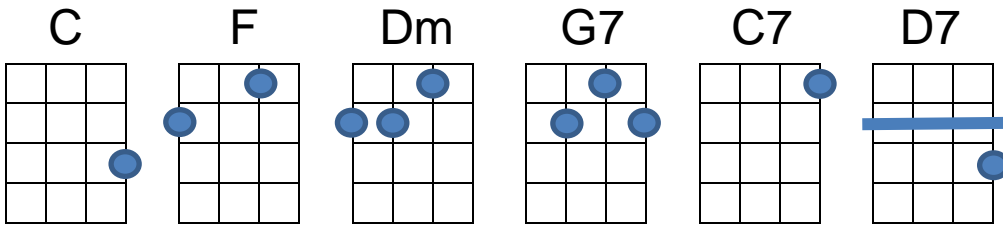

# Help Me Make it Through the Night

Written by: Kris Kristofferson - 1970 :: Recorded by: Kris Kristofferson & Sammi Smith

Sing "E" :: (\*NC)=No Chord :: Intro=Count of 4

(\*NC) Take the ribbon from your (C) hair, shake it loose and let it (F) fall, (Dm)  
Layin' soft upon my (G7) skin, like the shadows on the (C) wall,  
Come and lay down by my side, till the early morning (F) light, (Dm)  
All I'm taking is your (G7) time, help me make it through the (C) night.

I don't (C7) care who's right or (F) wrong, I don't try to under(C)stand,  
Let the devil take to(D7)morrow, Lord tonight I need a (G7) friend.

Yesterday is dead and (C) gone, and tomorrow's out of (F) sight, (Dm)  
And it's sad to be a(G7)lone, help me make it through the (C) night.

### Kazoo

(\*NC) Take the ribbon from your (C) hair, shake it loose and let it (F) fall, (Dm)  
Layin' soft upon my (G7) skin, like the shadows on the (C) wall,  
Come and lay down by my side, till the early morning (F) light, (Dm)  
All I'm taking is your (G7) time, help me make it through the (C) night.