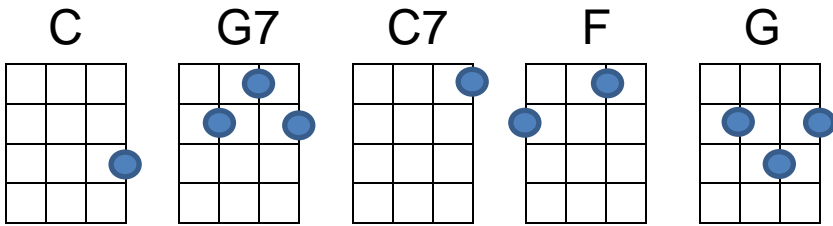

KUBAS (Kent Ukulele & Banjulele Appreciation Society)

Bring It On Home

Written by: Willie Dixon - 1962 :: Recorded by: Sam Cooke - 1962 & Led Zeppelin

Sing "E" :: Intro=C//// G7////

If you (C) ever, change your (G7) mind,
About (C) leavin', (C7) leavin' me be(F)hind,
Oh oh (C) bring it to me (G) bring your sweet (F) lovin',
(G7) Bring it on home to (C) me yeah (F) yeah yeah (C) yeah yeah (G7) yeah.

I know I (C) laughed, when you (G7) left,
But now I (C) know, I've (C7) only hurt my(F)self,
Oh oh (C) bring it to me (G) bring your sweet (F) lovin',
(G7) Bring it on home to (C) me yeah (F) yeah yeah (C) yeah yeah (G7) yeah.

You know I'll (C) always, be your (G7) slave,
Till I'm (C) buried, (C7) buried in my (F) grave,
Oh oh (C) bring it to me (G) bring your sweet (F) lovin',
(G7) Bring it on home to (C) me yeah (F) yeah yeah (C) yeah yeah (G7) yeah.

Kazoo

You know I'll (C) always, be your (G7) slave,
Till I'm (C) buried, (C7) buried in my (F) grave,
Oh oh (C) bring it to me (G) bring your sweet (F) lovin',
(G7) Bring it on home to (C) me yeah (F) yeah yeah (C) yeah yeah (G7) yeah.