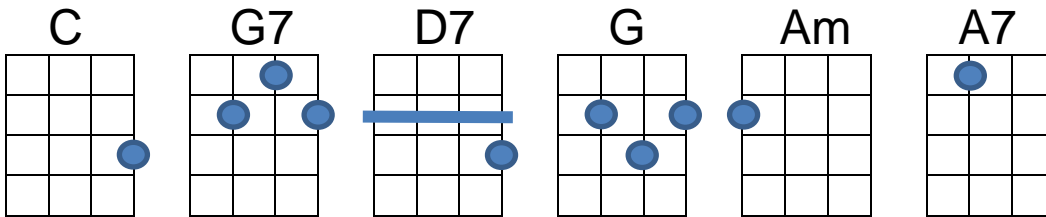

## Trail of the Lonesome Pine

Written by: Ballard MacDonald and Harry Carroll - 1913

Recorded by: Stan Laurel and Oliver Hardy in the film "Way Out West" - 1937

(\*G7) : (\*E7) = Single Strum

(C) On a mountain in Virginia,  
Stands a lonesome (G7) pine,  
Just below (C) is the cabin home,  
(D7) Of a little (G) girl of (G7) mine.

(C) Her name is June, and very, very soon,  
(Am) She'll belong to me,  
(C) For I know she's waiting there for me,  
(D7) 'Neath that lone pine (G7) tree.

(\*G7) In (\*G7) the (C) Blue Ridge (A7) Mountains of (D7) Virginia,  
On the (G7) trail of the lonesome (C) pine, (G7)  
In the (C) pale moon (A7) shine our (D7) hearts entwine,  
Where she carved her name and (G) I carved (G7) mine.

Oh, (C) June, like the (C7) mountains I'm blue,  
Like the (F) pine, I am lonesome for (\*E7) you,  
(\*G7) In (\*G7) the (C) Blue Ridge (A7) Mountains of (D7) Virginia,  
On the (G7) trail of the lonesome (C) pine.

(\*G7) In (\*G7) the (C) Blue Ridge (A7) Mountains of (D7) Virginia,  
On the (G7) trail of the lonesome (C) pine, (G7)  
In the (C) pale moon (A7) shine our (D7) hearts entwine,  
Where she carved her name and (G) I carved (G7) mine.