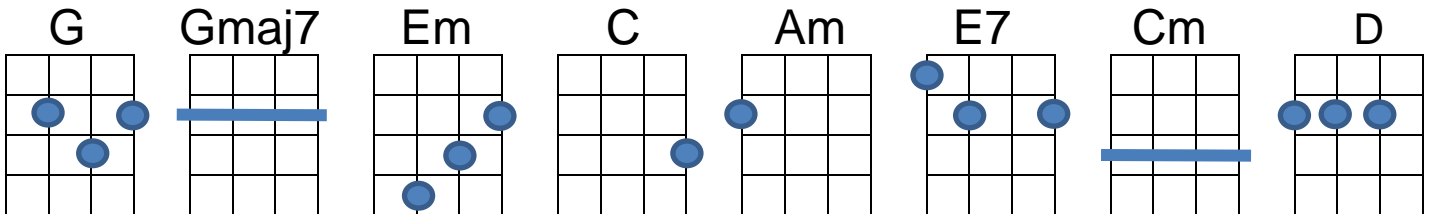

KUBAS (Kent Ukulele & Banjulele Appreciation Society)

Smile

Originally the instrumental theme from the Charlie Chaplin film Modern Times in 1936.
Charlie Chaplin composed the music.

Lyrics were added by John Turner & Geoffrey Parsons in 1954.

Recorded by: Nat King Cole - 1954 and Diana Ross - 1976

(G) Smile though your heart is aching,
(Gmaj7) Smile even though it's breaking,
(Em) When there are (C) clouds in the (Am) sky you'll get (E7) by.
If you (Am) smile through your fear and sorrow,
(Cm) Smile and maybe tomorrow,
(G) You'll see the (Em) sun come shining (Am) through
for (D) you.

(G) Light up your face with gladness,
(Gmaj7) Hide every trace of sadness,
(Em) Although a (C) tear may be (Am) ever so (E7) near.
That's the (Am) time you must keep on trying,
(Cm) Smile, what's the use of crying?
(G) You'll find that (Em) life is still worth (Am) while,
If (D) you just (G) smile.

(E7) That's the (Am) time you must keep on trying,
(Cm) Smile, what's the use of crying?
(G) You'll find that (Em) life is still worth (Am) while,
If (D) you just (G) smile.