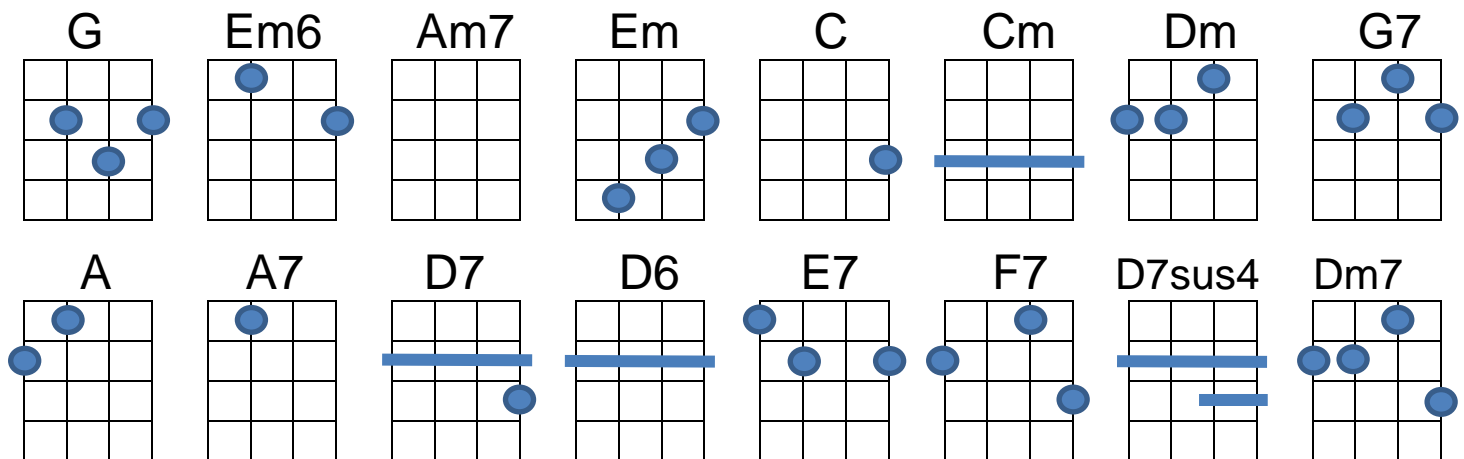

KUBAS (Kent Ukulele & Banjulele Appreciation Society)

I Love You Just the Way You Are

Written by: Billy Joel - 1977 :: Recorded by: Billy Joel - 1977 :: Barry White - 1978

(G) Don't go (Em6) changing, (Am7) to try to (Em) please me,
(C) You never (Cm) let me down be(G)fore, (Dm)mmmm(G7)mmmm,
(C) I don't (Cm) imagine, (G) you're too (Em) familiar,
(A) And I don't (A7) see you any(D7)more.